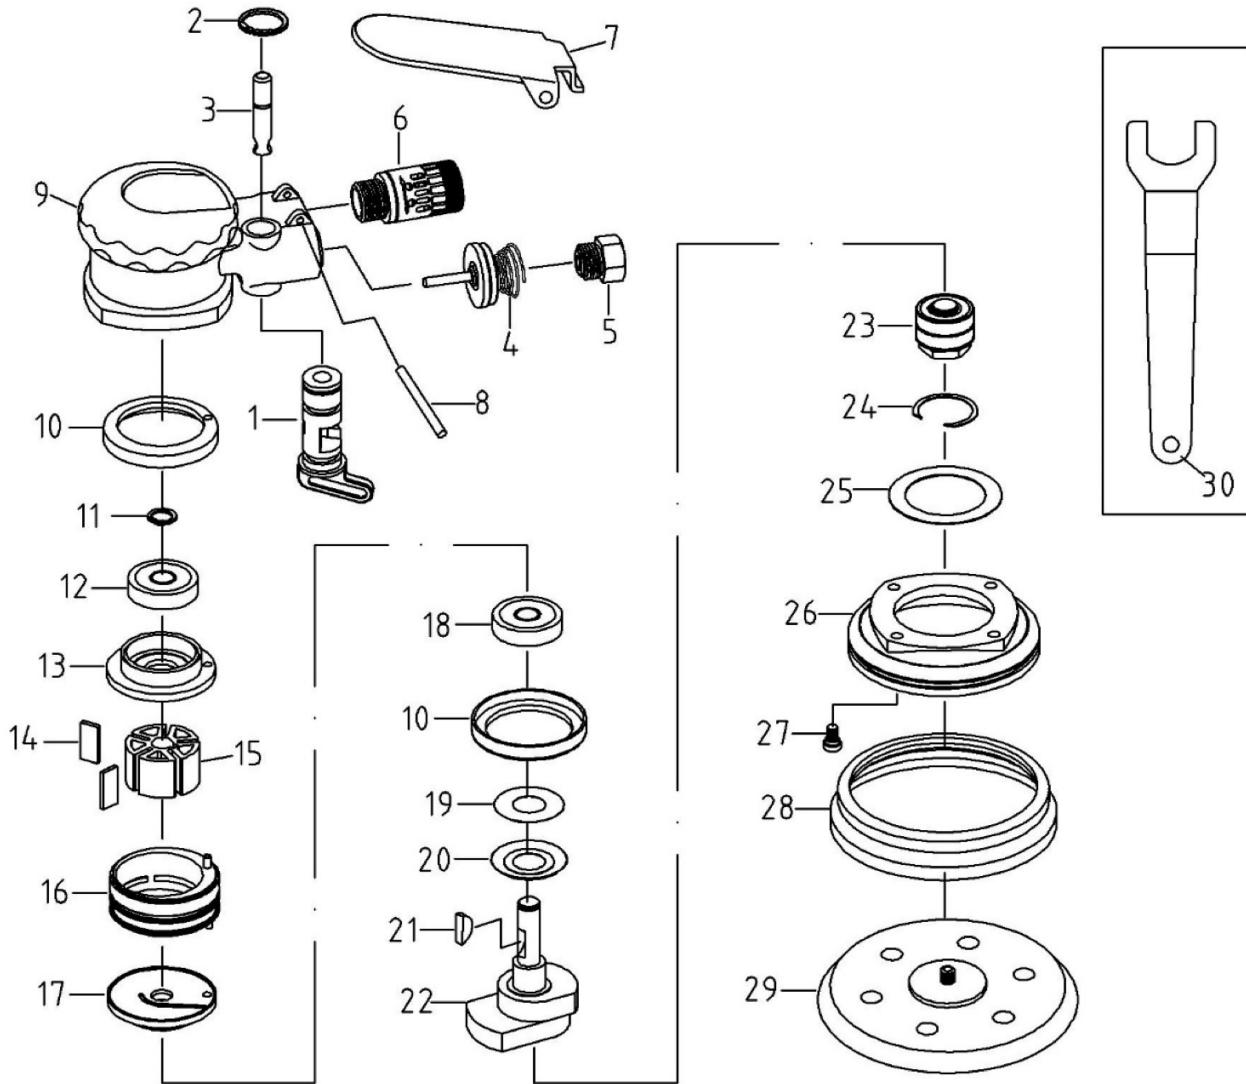

Model No. TLZ143
6" Dual-Action Sander

aurora tools[®]

NO	DESCRIPTION	QTY
1	REGULATOR SET	1
2	SNAP RING	1
3	VALVE STEM SET	1
4	VALVE SET	1
5	AIR INLET	1
6	MUFFLER SET	1
7	LEVER	1
8	PIN	1
9	HOUSING	1
10	RUBBER BUSHING	2
11	SNAP RING	1
12	BEARING (6000ZZ)	1
13	REAR PLATE	1
14	ROTOR BLADE	5
15	ROTOR	1

NO	DESCRIPTION	QTY
16	CYLINDER SET	1
17	FRONT PLATE	1
18	BEARING (6002ZZ)	1
19	WASHER	1
20	WASHER	1
21	ROTOR KEY	1
22	MOTOR SHAFT BALANCER (6")	1
23	SHAFT SET	1
24	SNAP RING	1
25	WASHER	1
26	HOUSING COVER	1
27	SCREW	4
28	SHROUD	1
29	PAD HOOK-UP	1
30	STOP SPANNER	1