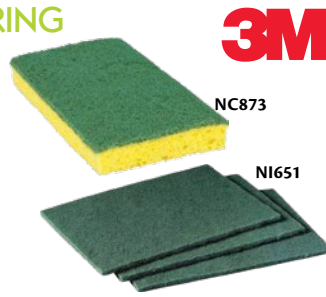

CLEANING SUPPLIES

SCOTCH-BRITE™ SCOURING PADS & SPONGES

- Excellent product for everyday cleaning
- Can be used wet or dry
- Used to scrub cookware, clean kitchen equipment, floors and for general purpose cleaning
- Sponge side wipes surfaces and cleans up spills on model NC873

| Model No. | Mfg. No. | Type | Size L" x W" | Colour | Price /Each |
|-----------|----------|------------------------------|---------------|--------------|-------------|
| NI651 | H-97 | Medium Duty Scouring Pad | 6 x 9 | Green | |
| NC871 | H-96 | General Purpose Scouring Pad | 6 x 9 | Green | |
| NC873 | H-74 | Scouring Sponge | 3-1/2 x 6-1/4 | Green/Yellow | |