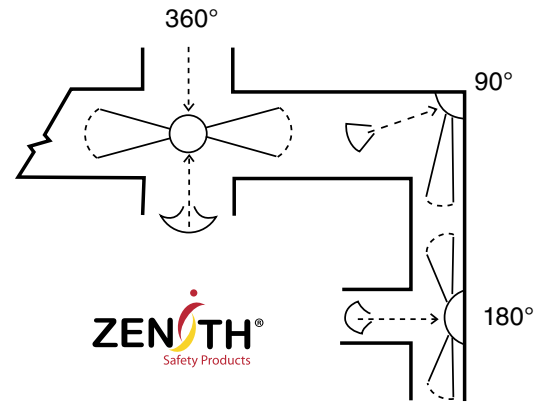

SAFETY MIRRORS

DOMES MIRRORS

- Increase surveillance and prevent accidents due to blind corners
- Constructed of acrylic for added durability
- Comes with black protective edges
- Screw holes positioned on edge for easy mounting
- Full dome mirrors come with 4 hanging chains and hooks

Ideal Locations:

- 360°** 4-way intersections
- 180°** T-intersections
- 90°** Corner intersections

USE FURNITURE POLISH TO CLEAN MIRRORS. GLASS CLEANER WILL DAMAGE SURFACE.

FULL DOME – 360°

Model No.	Mirror Dia.™	Price /Each
OPEN-TOP		
SEJ875	20	
SEJ876	24	
SEJ877	31	
SEJ878	47	
CLOSED-TOP - GALVANIZED STEEL BACKING		
SDP520	18	
SDP521	26	
SDP522	32	
SDP523	48	

Note: Comes with hanging hardware

HALF DOME – 180°

Model No.	Mirror Dia.™*	Price /Each
OPEN-TOP		
SEJ879	20	
SEJ880	24	
SEJ881	31	
SEJ882	47	
CLOSED-TOP		
SDP524	18	
SDP525	26	
SDP526	32	
SDP527	48	

* The dimensions listed are that of a full dome

QUARTER DOME – 90°

Model No.	Mirror Dia.™*	Price /Each
OPEN-TOP		
SEJ883	20	
SEJ884	24	

* The dimensions listed are that of a full dome

DROP-IN CEILING PANEL DOMES

- One-piece drop-in dome replaces a standard 2' x 2' drop-ceiling tile
- Dome provides 360° viewing for optimal surveillance
- Ideal for 4-way intersections
- Diameter: 24"